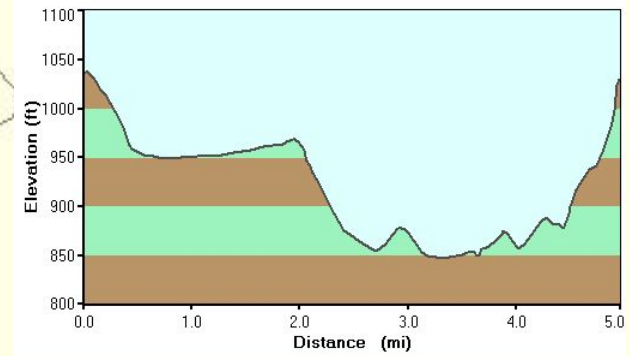

Last Update: Monday, March 05, 2007 06:03:51

Perry Lake Road Race Series 5.0 Miles Course

Handcyclists
Parking
Only

Additional Parking Area

Rider Warm Up Area No Parking

NO PARKING
Race Staging Area

Start

Finish

Rest Rooms

Registration

NOTE

Parking is available
Only in this area
IT IS NARROW

NO PARKING ON COURSE

Race Direction